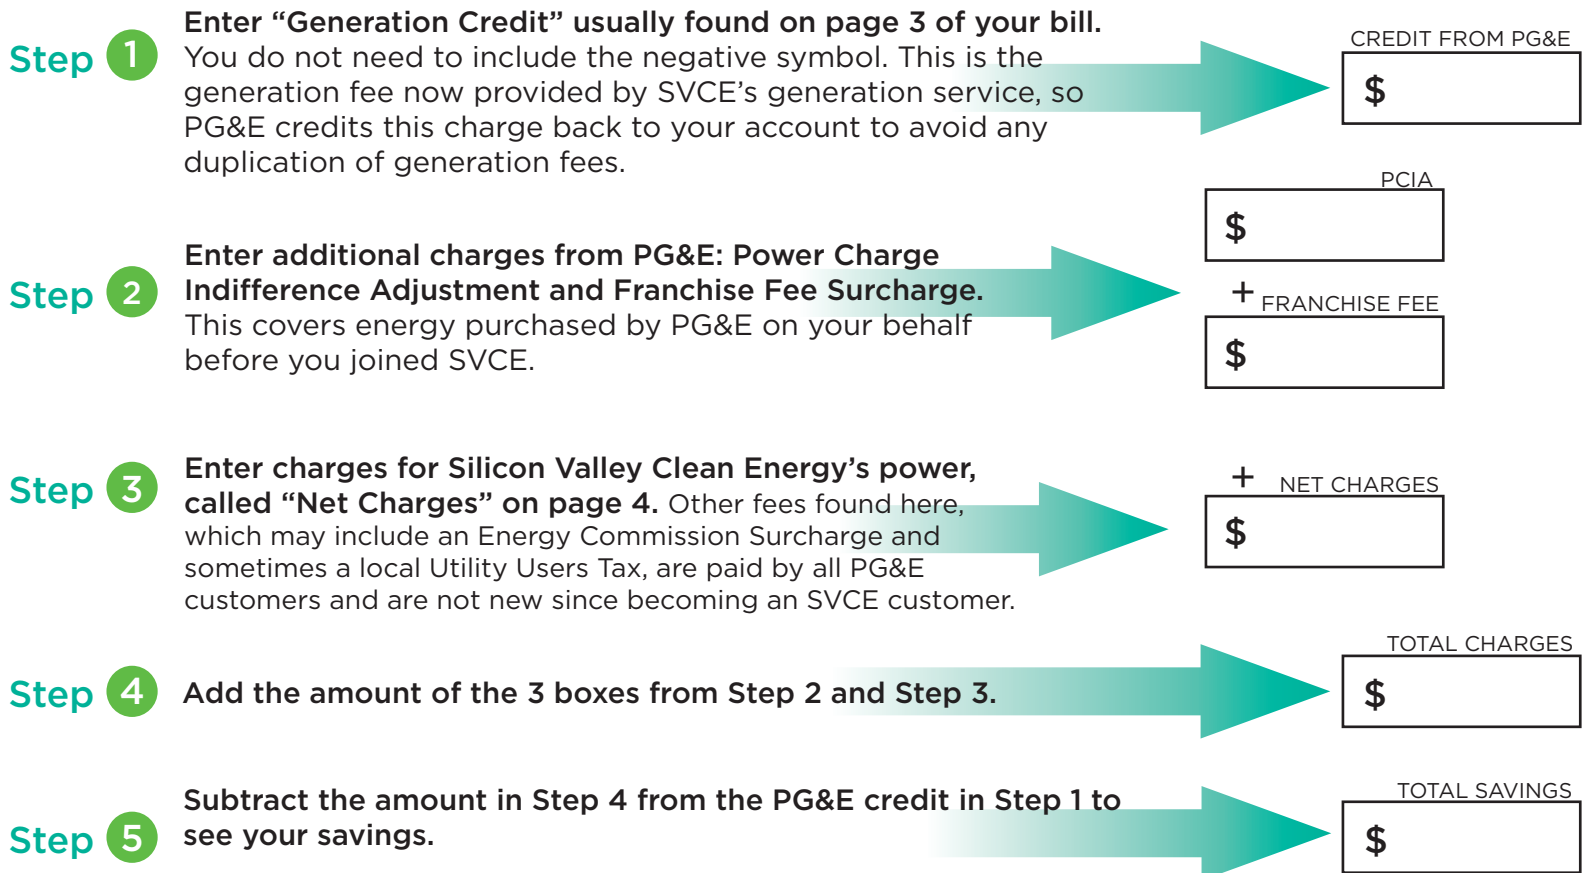

Having trouble with the calculation? Contact our helpful call center representatives at (844) 474-7823 during regular business hours, 8 am-5pm, Monday-Friday.